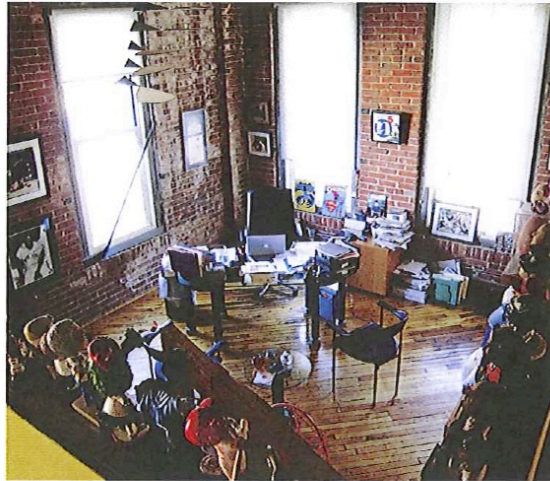

A Look Inside

Neff Associates
15 S. Third Street, 4th Floor
Philadelphia, PA 19106
neffassociates.com

"The Novelty Building" in Old City, Philadelphia

Neff Associates has occupied the fourth floor of "The Novelty Building" in old City for 10 years. The original tenant was a toy/novelty wholesaler.

David Neff, president, Neff Associates, designed the space purposefully without full walls to the ceiling. From any point in Neff's office, a beautiful vista of the entire space can be seen. Another unique feature are the exposed brick walls. Exposed wood beams and industrial ductwork along with the 12-foot high ceilings really give it a loft feel.

Neff Associates is a boutique, award-winning marketing agency that provides cost-effective, hard-hitting advertising, branding, and public relations services including social media, to clients both locally and nationally. Neff is a full-service agency specializing in retail, hospitality/tourism, real estate and b2b. From print and web design and television commercials to media strategies and publicity.